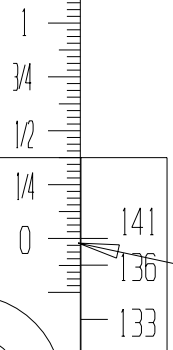

# NEW 141AB RAIL

SIDE WEAR

TOP WEAR

1 4 1 RE