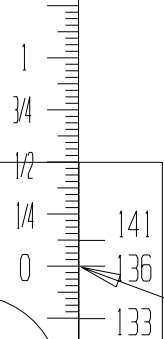

# NEW 136RE RAIL

SIDE WEAR

TOP WEAR

136RE