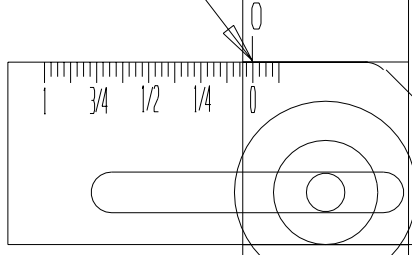

# NEW 136RE RAIL

SIDE WEAR

TOP WEAR

136RE