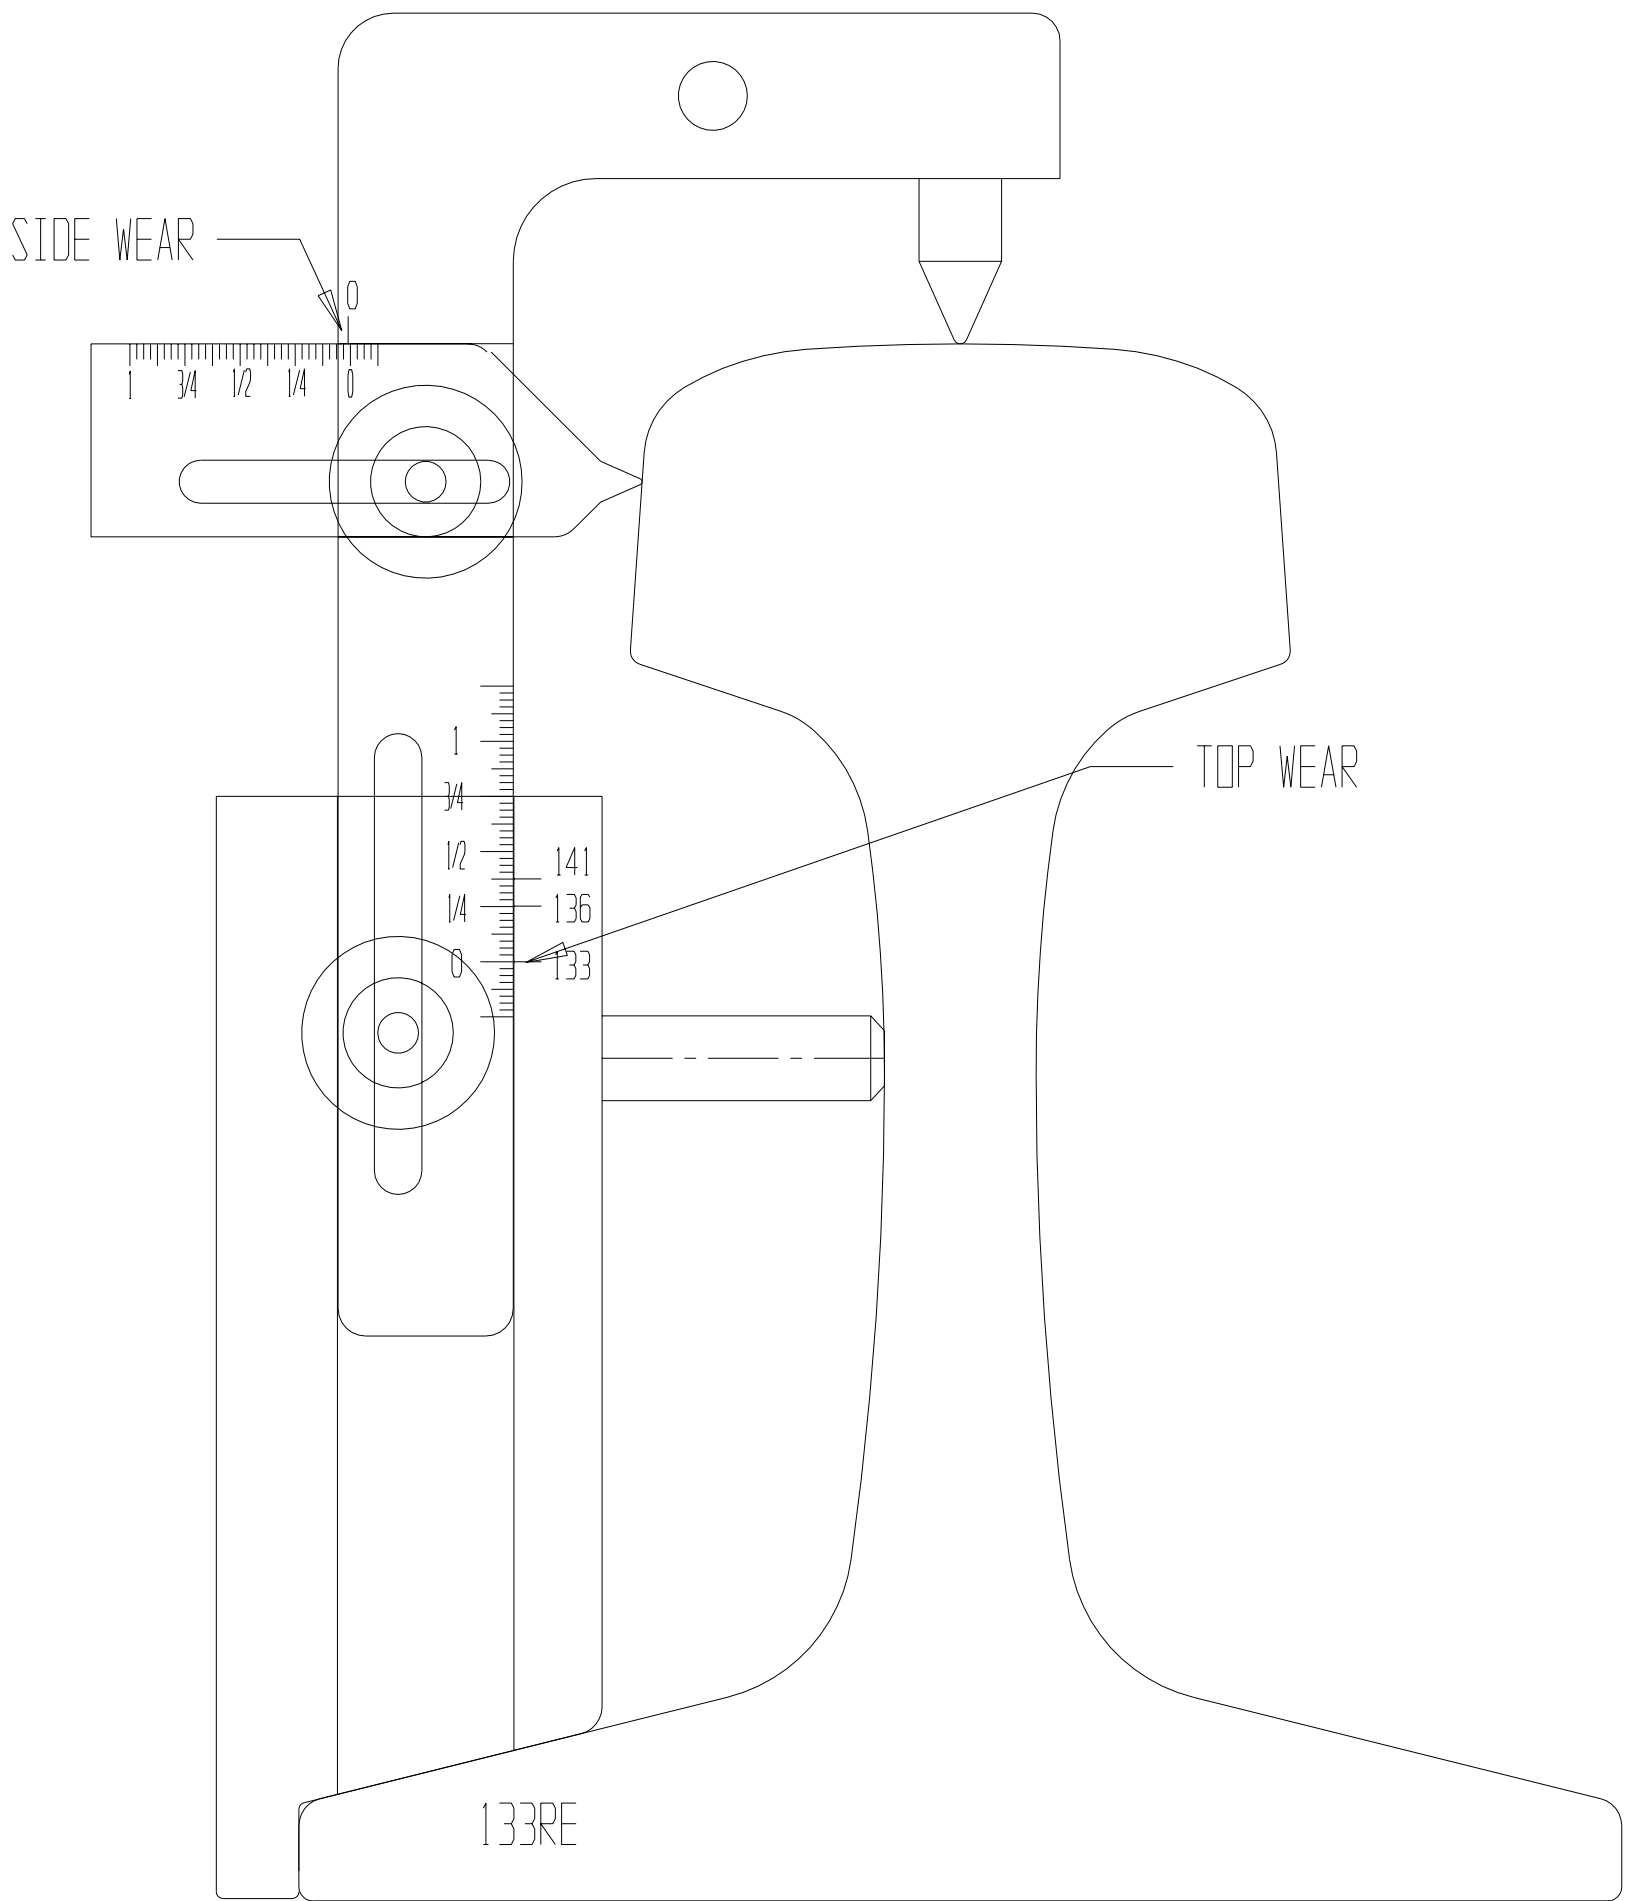

# NEW 133RE RAIL

SIDE WEAR

TOP WEAR

133RE