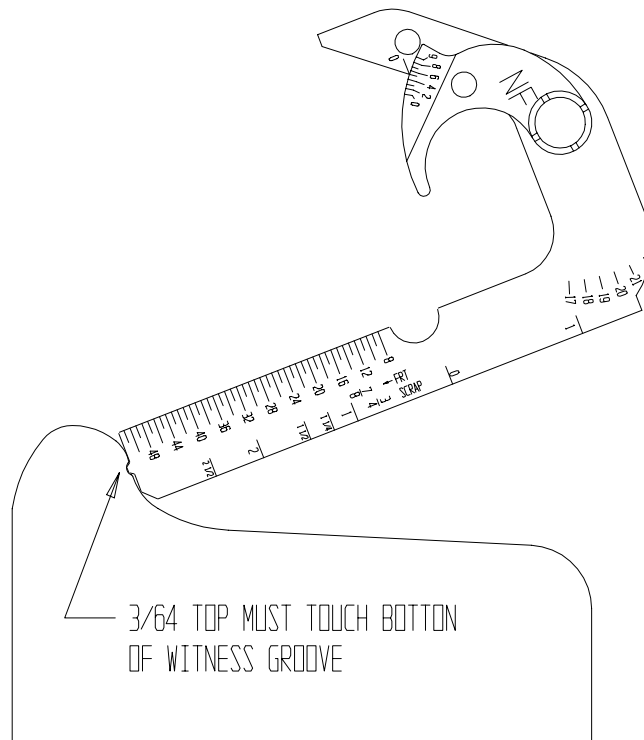

WITNESS GROVE
DEPTH CHECK
3/64 INCH LIMIT

3/64 TOP MUST TOUCH BOTTON
OF WITNESS GROOVE