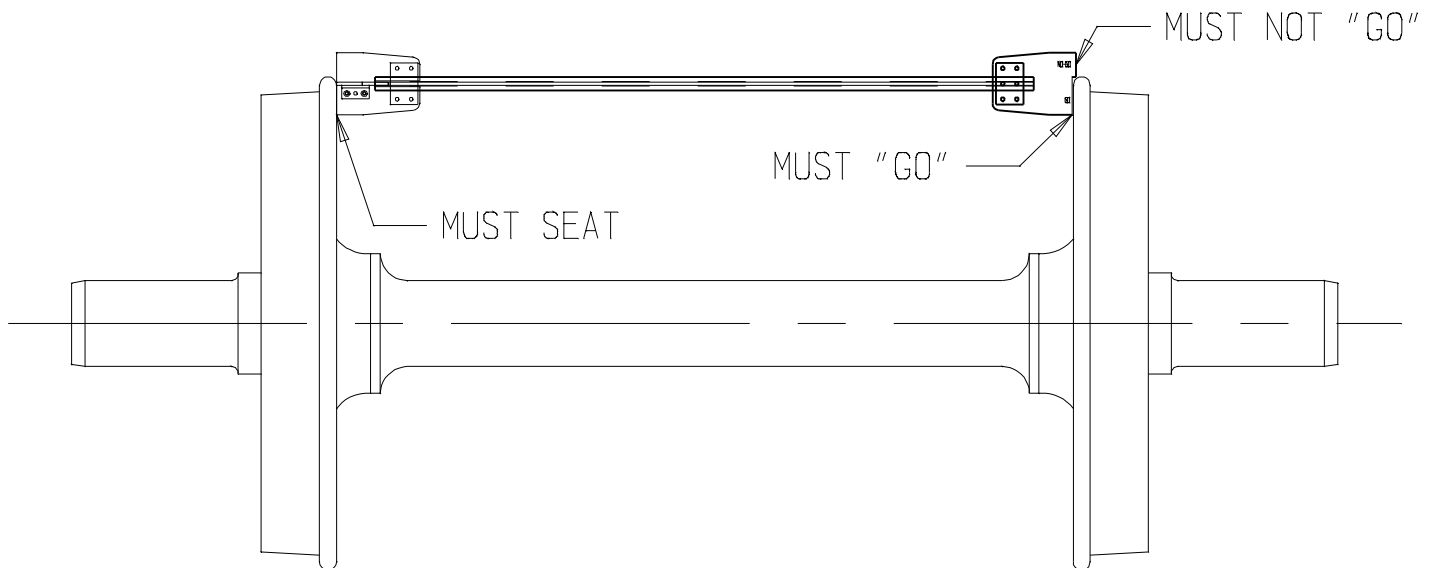

WHEEL BACK-TO-BACK SERVICE LIMIT GAGE

SERVICE LIMIT DIMENSIONS
52 15/16 TO 53 3/16

1. WHEEL SETS FAILING WITH THIS GAGE ARE CONDEMNABLE AT ANY TIME.
2. THERE IS NO REQUIREMENT FOR USING THIS GAGE EXCEPT RULE 43.E.4 WHEEL SETS INVOLVED IN MINOR DERAILMENTS. APPLY GAGE THREE LOCATIONS, APPROX 120 DEGREES APART